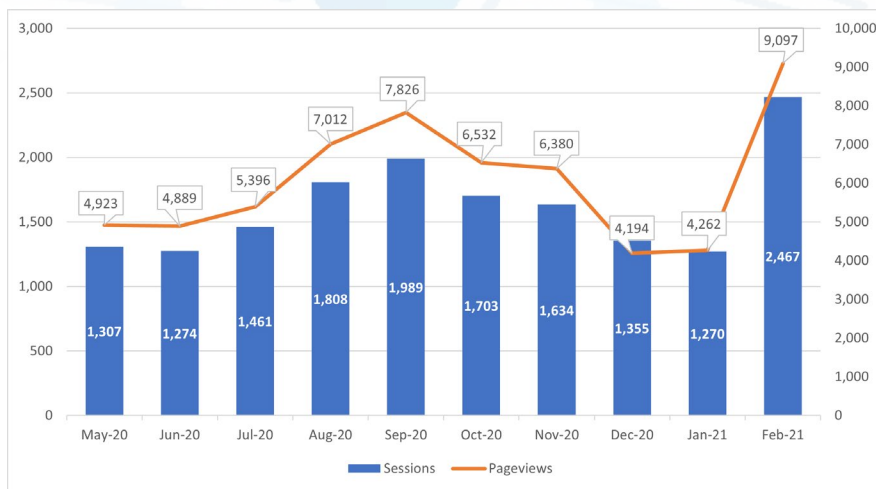

SITE STATISTICS

	Feb 21	↑ on Feb 20
How many times the site has been accessed this month	2,467	92% ↑
Average no. of times a user accessed the site	4.33	34% ↑
How many individuals accessed the site	570	44% ↑
Pages visited this month	9,097	58% ↑
Average amount of time spent on site	4.18	17% ↓

PATHWAY USAGE PER MONTH

Significantly higher than the monthly average of 5,309 pageviews

- 9,097 Page Views
- 2,467 Sessions

USER TYPES PER MONTH

NEW USERS TO SITE

Largest number of new users since the introduction of the mobile-friendly platform in September 2019

4,356 cumulative new users since the introduction of the mobile-friendly platform. Since the program began, this equates to a total of 8,853 new users across both the classic and mobile sites.