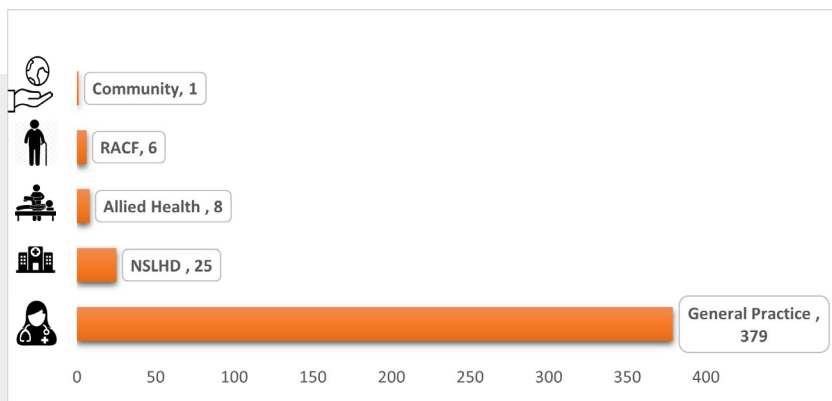

SITE STATISTICS

	Feb 21	↑ on Feb 20
How many times the site has been accessed this month	2,467	92% ↑
Average no. of times a user accessed the site	4.33	34% ↑
How many individuals accessed the site	570	44% ↑
Pages visited this month	9,097	58% ↑
Average amount of time spent on site	4.18	17% ↓

PATHWAY USAGE PER MONTH

Significantly higher than the monthly average of 5,309 pageviews

- 9,097 Page Views
- 2,467 Sessions

USER TYPES PER MONTH

NEW USERS TO SITE

Largest number of new users since the introduction of the mobile-friendly platform in September 2019

4,356 cumulative new users since the introduction of the mobile-friendly platform. Since the program began, this equates to a total of 8,853 new users across both the classic and mobile sites.