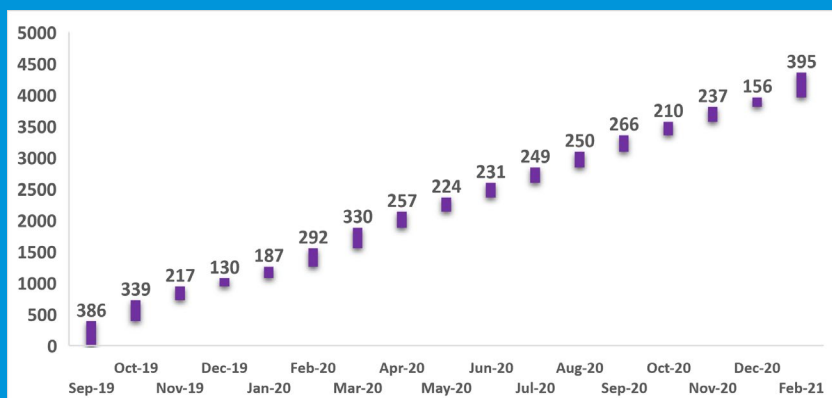

SITE STATISTICS

	Feb 21	↑ on Feb 20
How many times the site has been accessed this month	2,467	92% ↑
Average no. of times a user accessed the site	4.33	34% ↑
How many individuals accessed the site	570	44% ↑
Pages visited this month	9,097	58% ↑
Average amount of time spent on site	4.18	17% ↓

PATHWAY USAGE PER MONTH

Significantly higher than the monthly average of 5,309 pageviews

- 9,097 Page Views
- 2,467 Sessions

USER TYPES PER MONTH

NEW USERS TO SITE

Largest number of new users since the introduction of the mobile-friendly platform in September 2019

4,356 cumulative new users since the introduction of the mobile-friendly platform. Since the program began, this equates to a total of 8,853 new users across both the classic and mobile sites.